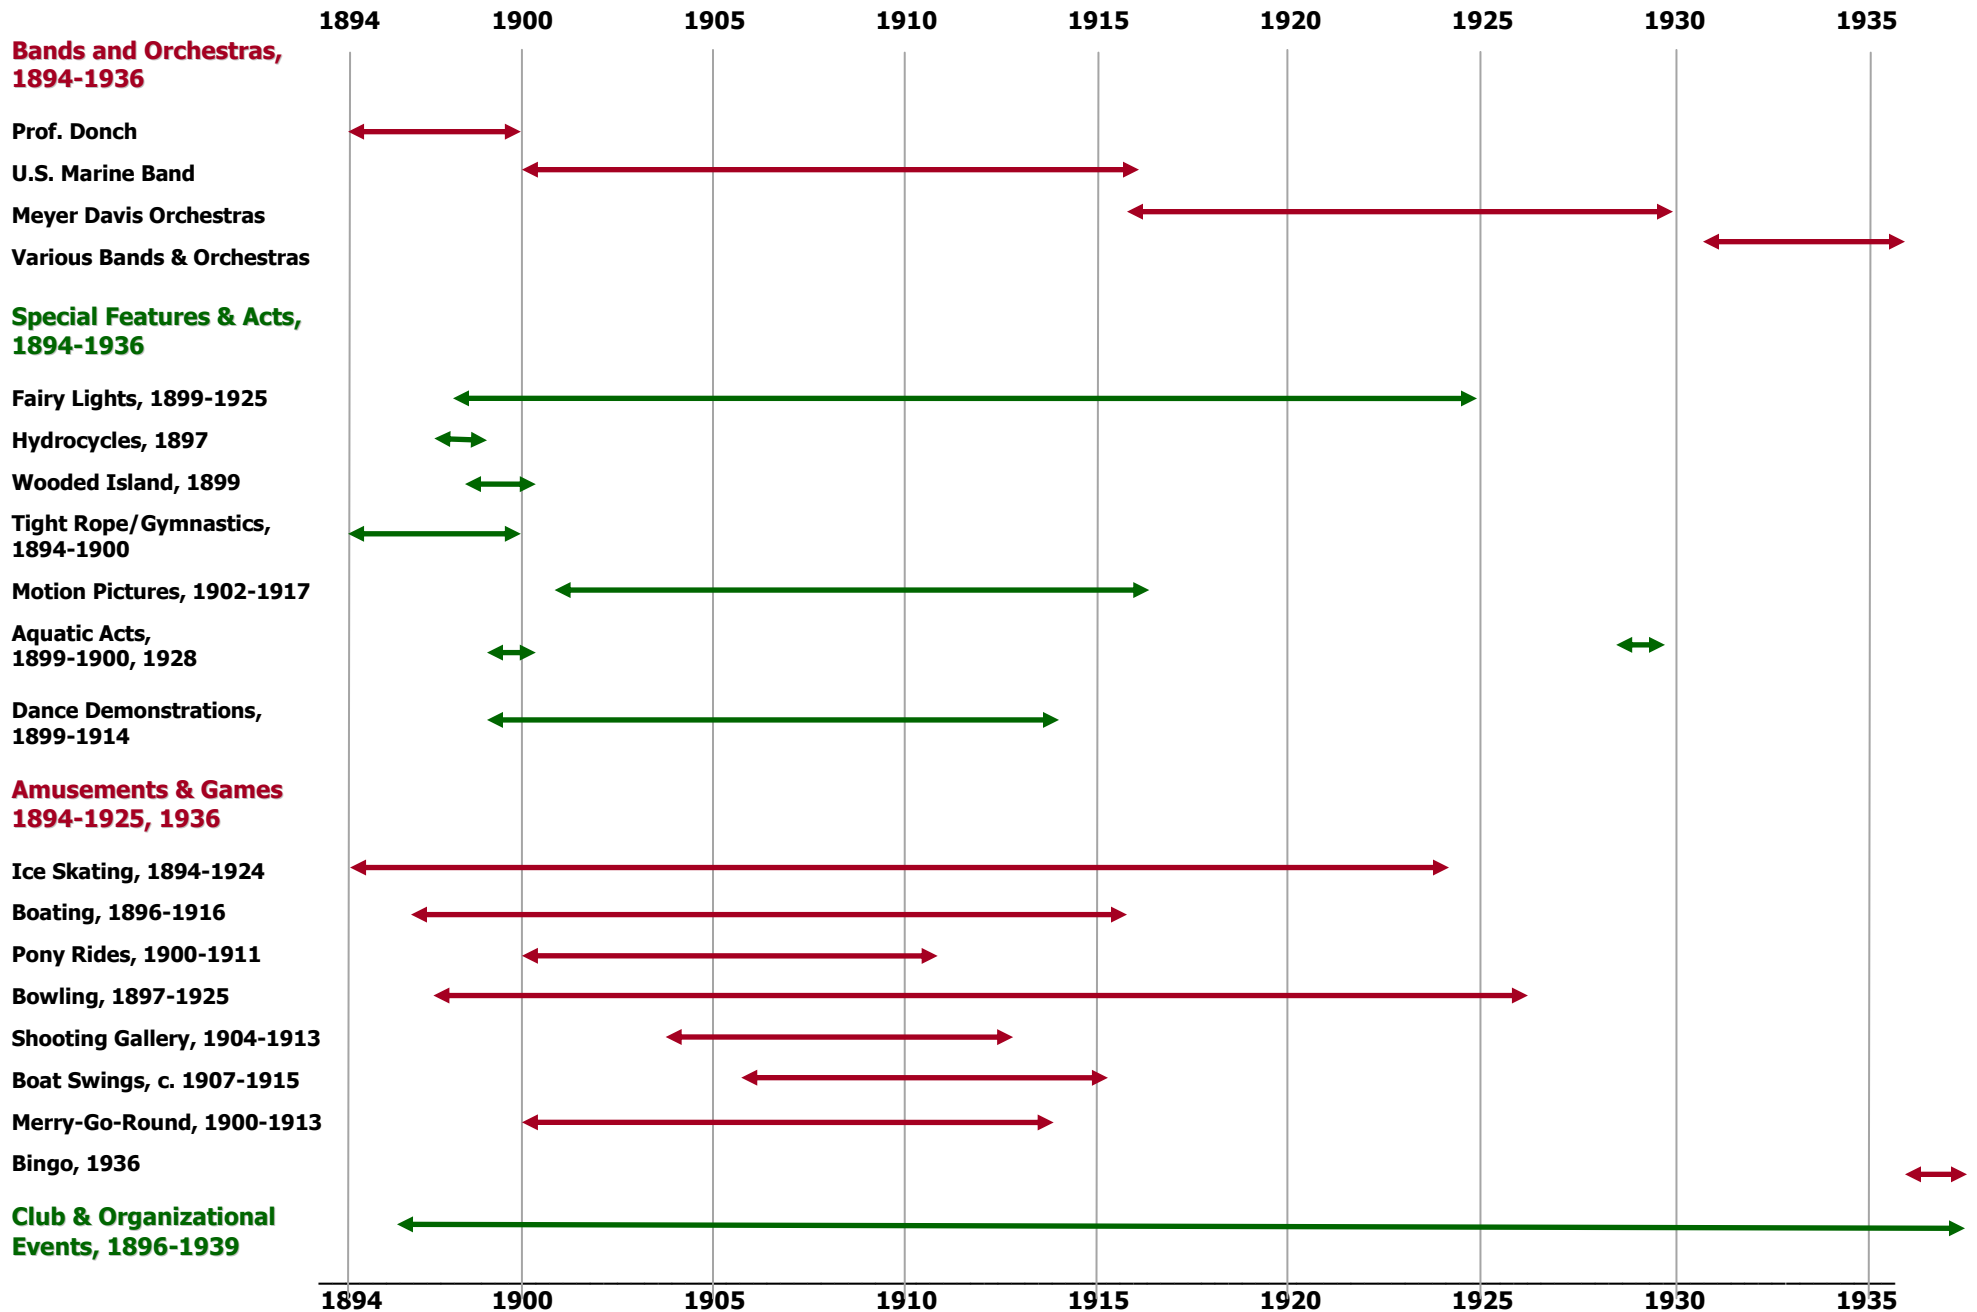

Music and Amusements at Chevy Chase Lake, 1894-1936

Note: This chart is based on advertisements and publicity notices in local newspapers. Actual date ranges may vary.